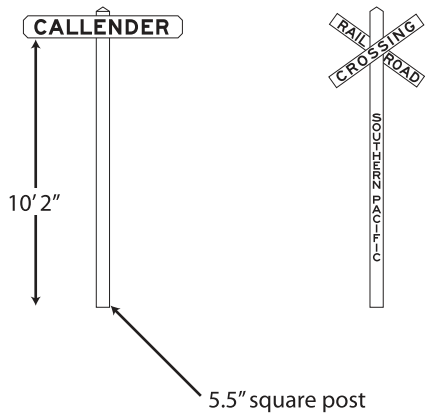

This set will assist in lettering Southern Pacific Depots, Station Signs, Crossbucks, CTC and Block signals plus a variety of other signs along the right of way. A few diagrams below demonstrate the most common types. As always, reference photos to better mimic the prototype.

MICROSCALE Decal
 HO Scale 87-1376
 N Scale 60-1376

Block Signal
 with milepost and
 optional "P" Plate

Absolute Signal

hand throw
 with optional
 "S" indicating
 a spring switch

Whistle
 Indicator

visit us online!
www.microscale.com
 sign up for the
 monthly newsletter!