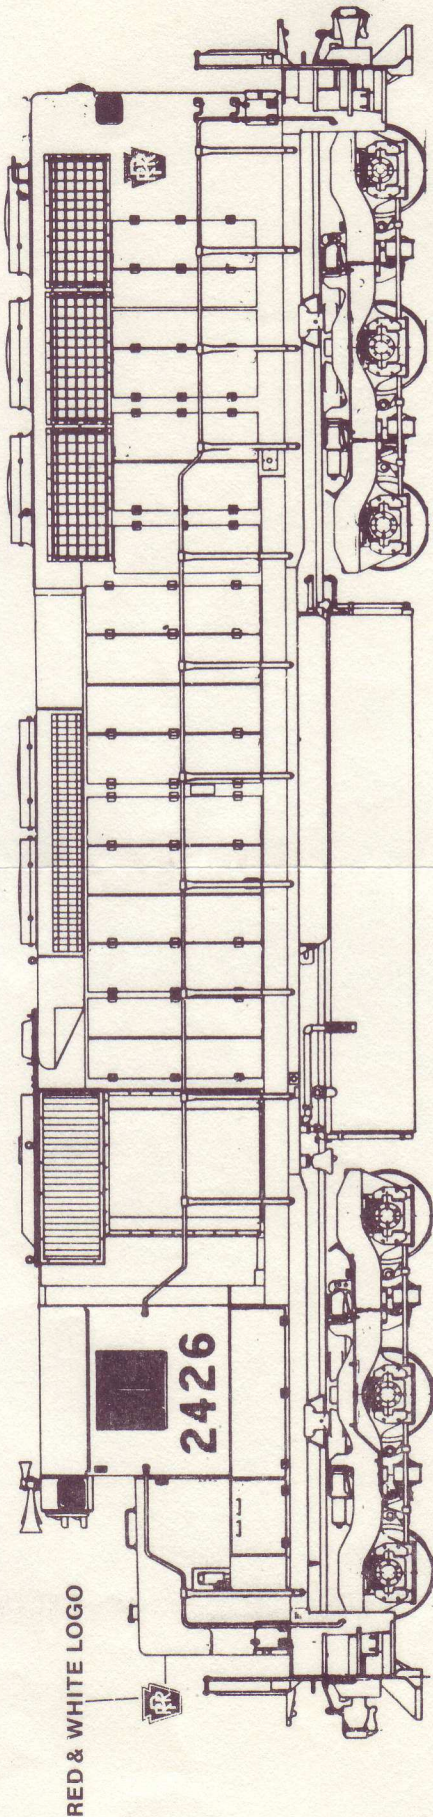

**PENNSYLVANIA HOOD DIESELS
RED & DULUX, RED & WHITE
LETTERING**

ALL LOCOMOTIVES ARE PAINTED BRUNSWICK GREEN
NUMBER BOARDS ARE BLACK

RED & WHITE LOGO

#1 DULUX GOLD HAND RAIL EDGES BY STEPS

NOTE:
DECALS ARE PROVIDED ON THIS SHEET FOR LETTERING SCHEMES
COVERING SEVERAL YEARS AND LOCOMOTIVE TYPES

#2 DULUX GOLD HAND RAIL EDGES BY STEPS