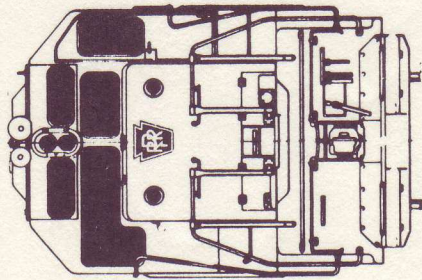

**PENNSYLVANIA HOOD DIESELS
RED & DULUX, RED & WHITE
LETTERING**

ALL LOCOMOTIVES ARE PAINTED BRUNSWICK GREEN
NUMBER BOARDS ARE BLACK

RED & WHITE LOGO

#1 DULUX GOLD HAND RAIL EDGES BY STEPS

NOTE:
DECALS ARE PROVIDED ON THIS SHEET FOR LETTERING SCHEMES
COVERING SEVERAL YEARS AND LOCOMOTIVE TYPES

#2 DULUX GOLD HAND RAIL EDGES BY STEPS