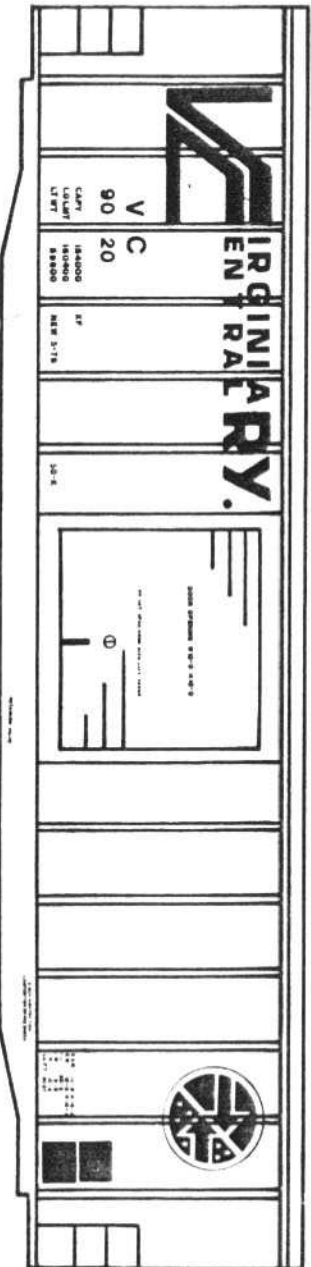

H0 SCALE  
RAILROAD

ASSORTED BOX CARS- CANADIAN NATIONAL,  
P & LE, VIRGINIA CENTRAL

MICROSCALE  
87-335  
DECAL

50 FT. BOX CAR

40 FT. BOX CAR

50 FT. BOX CAR