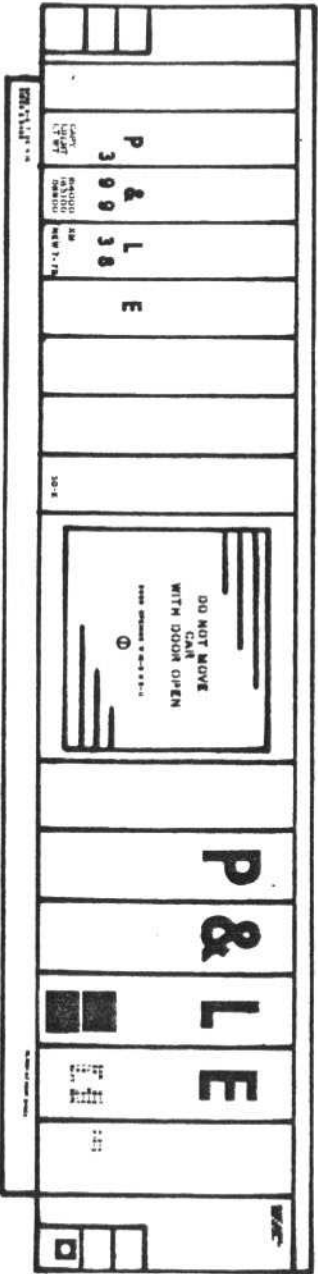

H0 SCALE  
RAILROAD

ASSORTED BOX CARS- CANADIAN NATIONAL,  
P & LE, VIRGINIA CENTRAL

MICROSCALE  
87-335  
DECAL

50 FT. BOX CAR

40 FT. BOX CAR

50 FT. BOX CAR