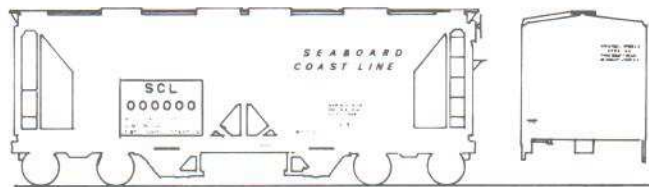

HO Scale 87-6	SEABOARD COAST LINE FREIGHT MICRO SCALE DECAL	
-------------------------	--	--

Additional marking data may be obtained from the July 1968 issue of Model Railroader Magazine.

50' Hopper Black car
 Yellow lettering

50' Box car Black car
 Yellow lettering
 White lettering

40' Box car Black car
 White lettering

40' Cement hopper Beige car
 Black lettering
 Black underframe