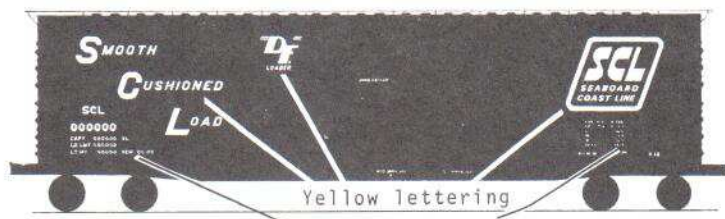

HO Scale 87-6	SEABOARD COAST LINE FREIGHT MICRO SCALE DECAL	
-------------------------	--	--

Additional marking data may be obtained from the July 1968 issue of Model Railroader Magazine.

50' Hopper Black car
 Yellow lettering

50' Box car Black car
 Yellow lettering
 White lettering

40' Box car Black car
 White lettering

40' Cement hopper Beige car
 Black lettering
 Black underframe