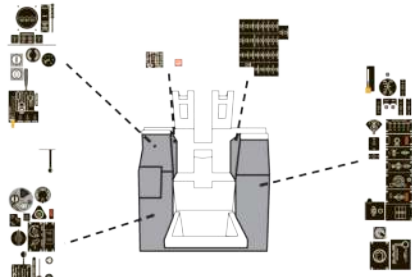

FS 25042 Semi-Gloss Sea Blue, horizontal flying surfaces, ie. wing tops.

FS 35042 Non-Specular Sea Blue, fuselage spine, fuselage down to the wing root, and leading edges of wings.

FS 35164 Intermediate Blue, fuselage sides, vertical fin, rudder and under side of the wings from the wingfold out.

FS 37875 Insignia White, bottom of fuselage, bottom of horizontal stabilizers, countershading under the horiz. stabs., bottom of wings inward from the wingfold joint, landing gear, wheels and inside of the wheel bays and gear doors.

Use Microscale Decal#48-0026. For Stars & Bars

NOTE: For best results when using instrument panel decals, first sand surfaces smooth before painting interior color. To allow decals to lay smoothly on surface.

REVELL 1/48th

ACADEMY 1/48th