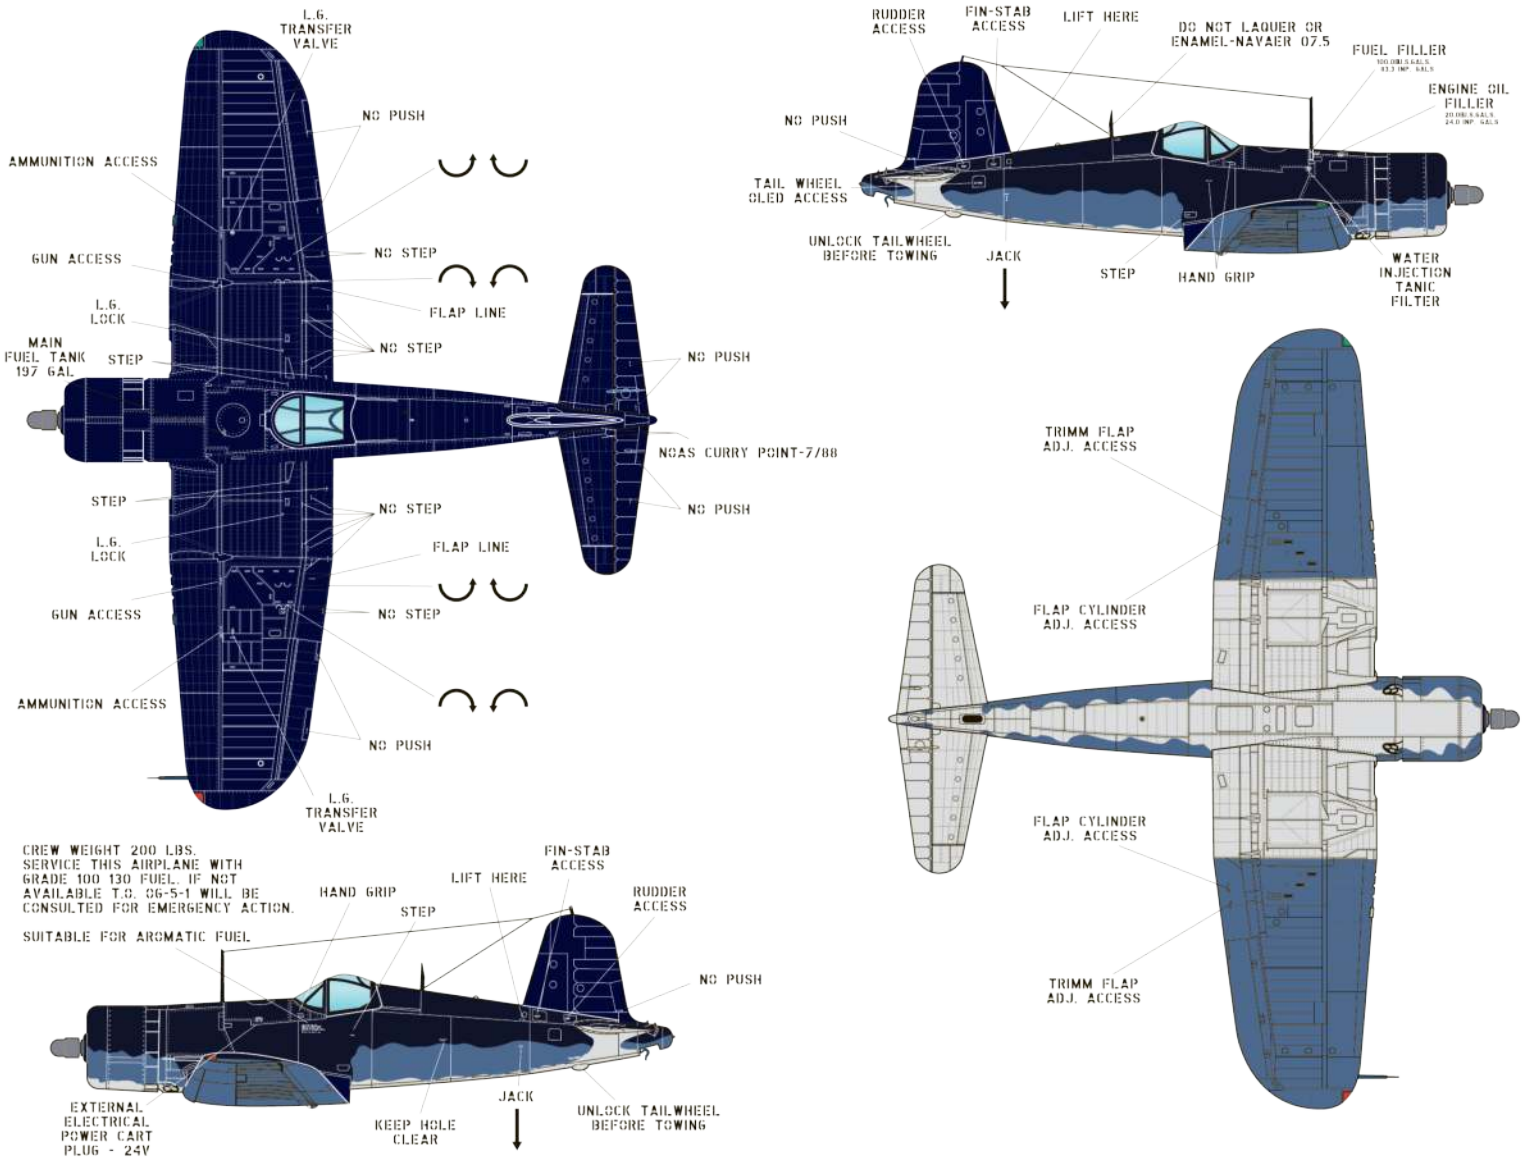

# Microscale Decals F4U Corsair Data Stencils & Instruments

FS 25042 Semi-Gloss Sea Blue, horizontal flying surfaces, ie. wing tops.

FS 35042 Non-Specular Sea Blue, fuselage spine, fuselage down to the wing root, and leading edges of wings.

FS 35164 Intermediate Blue, fuselage sides, vertical fin, rudder and under side of the wings from the wingfold out.

FS 37875 Insignia White, bottom of fuselage, bottom of horizontal stabilizers, countershading under the horiz. stabs., bottom of wings inward from the wingfold joint, landing gear, wheels and inside of the wheel bays and gear doors.

Use Microscale Decal#48-0026. For Stars & Bars

**NOTE:** For best results when using instrument panel decals, first sand surfaces smooth before painting interior color. To allow decals to lay smoothly on surface.