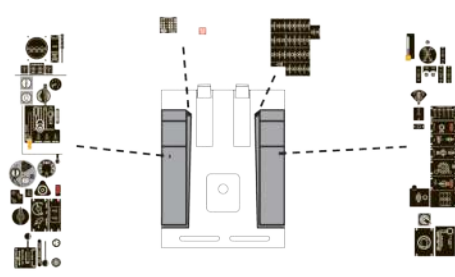

FS 25042 Semi-Gloss Sea Blue, horizontal flying surfaces, ie. wing tops.

FS 35042 Non-Specular Sea Blue, fuselage spine, fuselage down to the wing root, and leading edges of wings.

FS 35164 Intermediate Blue, fuselage sides, vertical fin, rudder and under side of the wings from the wingfold out.

FS 37875 Insignia White, bottom of fuselage, bottom of horizontal stabilizers, countershading under the horiz. stabs., bottom of wings inward from the wingfold joint, landing gear, wheels and inside of the wheel bays and gear doors.

Use Microscale Decal#48-0026. For Stars & Bars

NOTE: For best results when using instrument panel decals, first sand surfaces smooth before painting interior color. To allow decals to lay smoothly on surface.

REVELL 1/48th

ACADEMY 1/48th