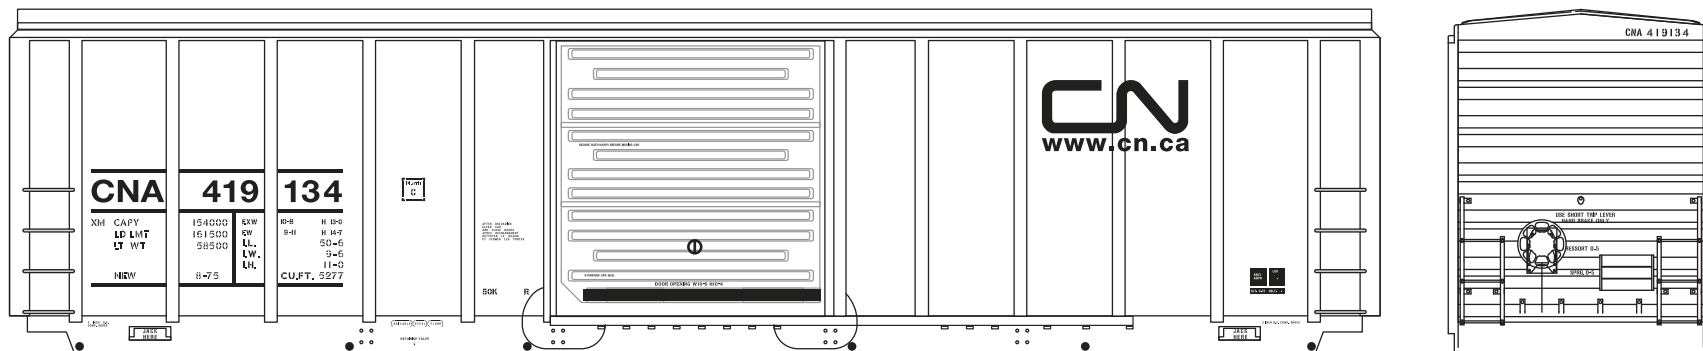

This set covers CN www.cn.ca Logo for Locomotives and Freight Cars 2007+ eras.

MICROSCALE Decal
HO Scale MC-5010
N Scale 60-5010

Use with 87-1300 or 60-1300

Use with 87-746, 939, 1073 or 60-746, 939, 1073

visit us online!
www.microscale.com
sign up for the
monthly newsletter!

Paint Info:

Reefer to photos and sets:
87-1300 or 60-1300 for Freight Cars
87-746, 939, 1073 or 60-746, 939, 1073 for Locomotives

Photos and data available here:
<http://www.fallenflags.org/>